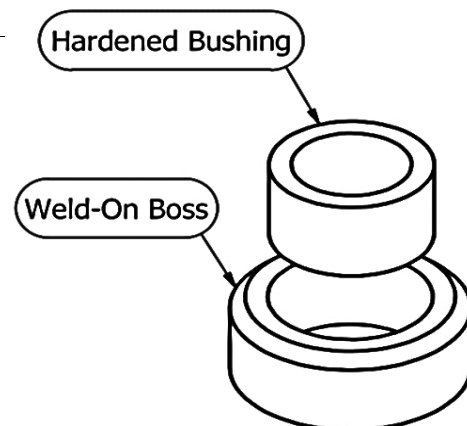

WELD-ON BOSS - W/ Hardened Bushing in Center

Part No.	Description	ID x OD x Length
PVB1	Bushing	2" x 4" x 1.600"
PVB2	Bushing	1 3/4" x 3" x 1"
PVB3	Bushing	1 3/4" x 3 1/4" x 1 1/2"
PVB4	Bushing	2" x 3 1/2" x 1 1/2"
PVB5	Bushing	2" x 3 1/2" x 2"
PVB6	Bushing	1 1/2" x 3" x 3/4"
PVB7	Bushing	1 1/4" x 2 1/2" x 3/4"
PVB8	Bushing	2 1/2" x 4 1/4" x 1 1/2"