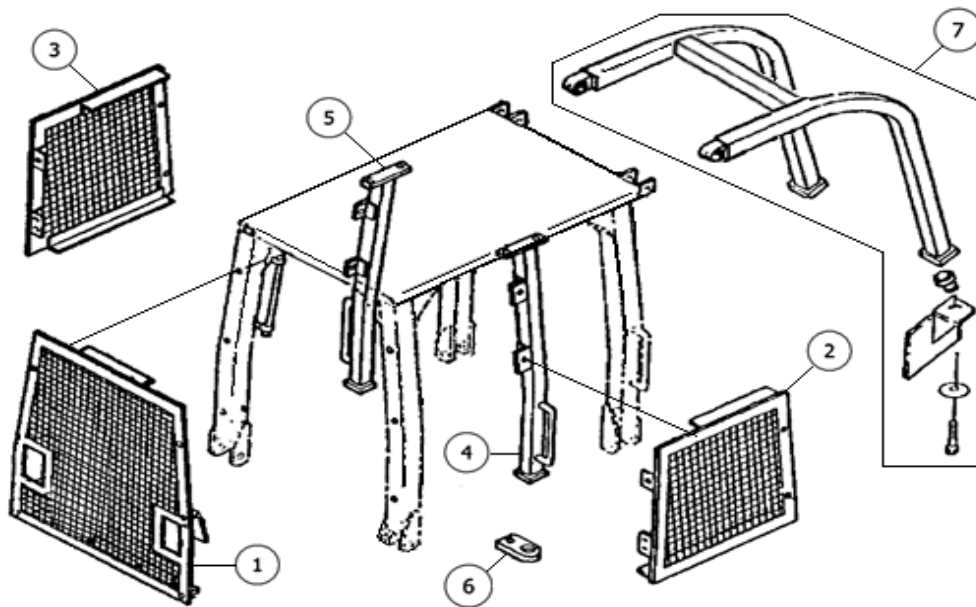

Ref.	Part No.	Description	Notes	Qty.	Wt.
JOHN DEERE 450, 450B, 450C, 450D, 450E, 455D, 450E, 550, 550B, 555, 555B					
	PV475	Sweeps	With weld on Brackets	1	70
Sold as a set of 2, Replaces AT53268 & AT53269					
JOHN DEERE 450G, 550G, 650G					
	PV680	Screen Set		1	300
1	4D-14402C	rear screen		1	110
2	4D-15069B-1	screen, R/H		1	50
3	4D-15069B-2	screen, L/H		1	50
4	4C-14399-1	post, R/H		1	40
5	4C-14399-2	post, L/H		1	40
6	4B14398	bracket	Post Mount	2	4
7	AT165349	Sweeps	Curved with Brackets	1	261
	PV681	Brush Screen	Front	1	82
JOHN DEERE 450H, 550H, 650H					
	PV685	Screen Set		1	202
1	AT221071	rear screen		1	70
2	PV691	screen, R/H		1	55
3	PV692	screen, L/H		1	55
	PV694	bracket	1 used per side screen	2	8
	PV695	bracket	2 used per side screen	4	1.3
7	AT312406	Sweeps	Curved with Brackets	1	290
	PV686	Brush Screen	Front, 550H, 650H	1	160
JOHN DEERE 450J, 550J, 650J					
	PV699	Screen Set		1	200
1	AT221071	rear screen		1	70
2,3	AT312408	side screens, R/H & L/H	sold as a set only	1	109
	PV694	bracket	1 used per side screen	2	8
	PV695	bracket	2 used per side screen	4	1.3
7	AT312406	Sweeps		1	290
	PV686	Brush Screen	Front, 550J, 650J	1	160